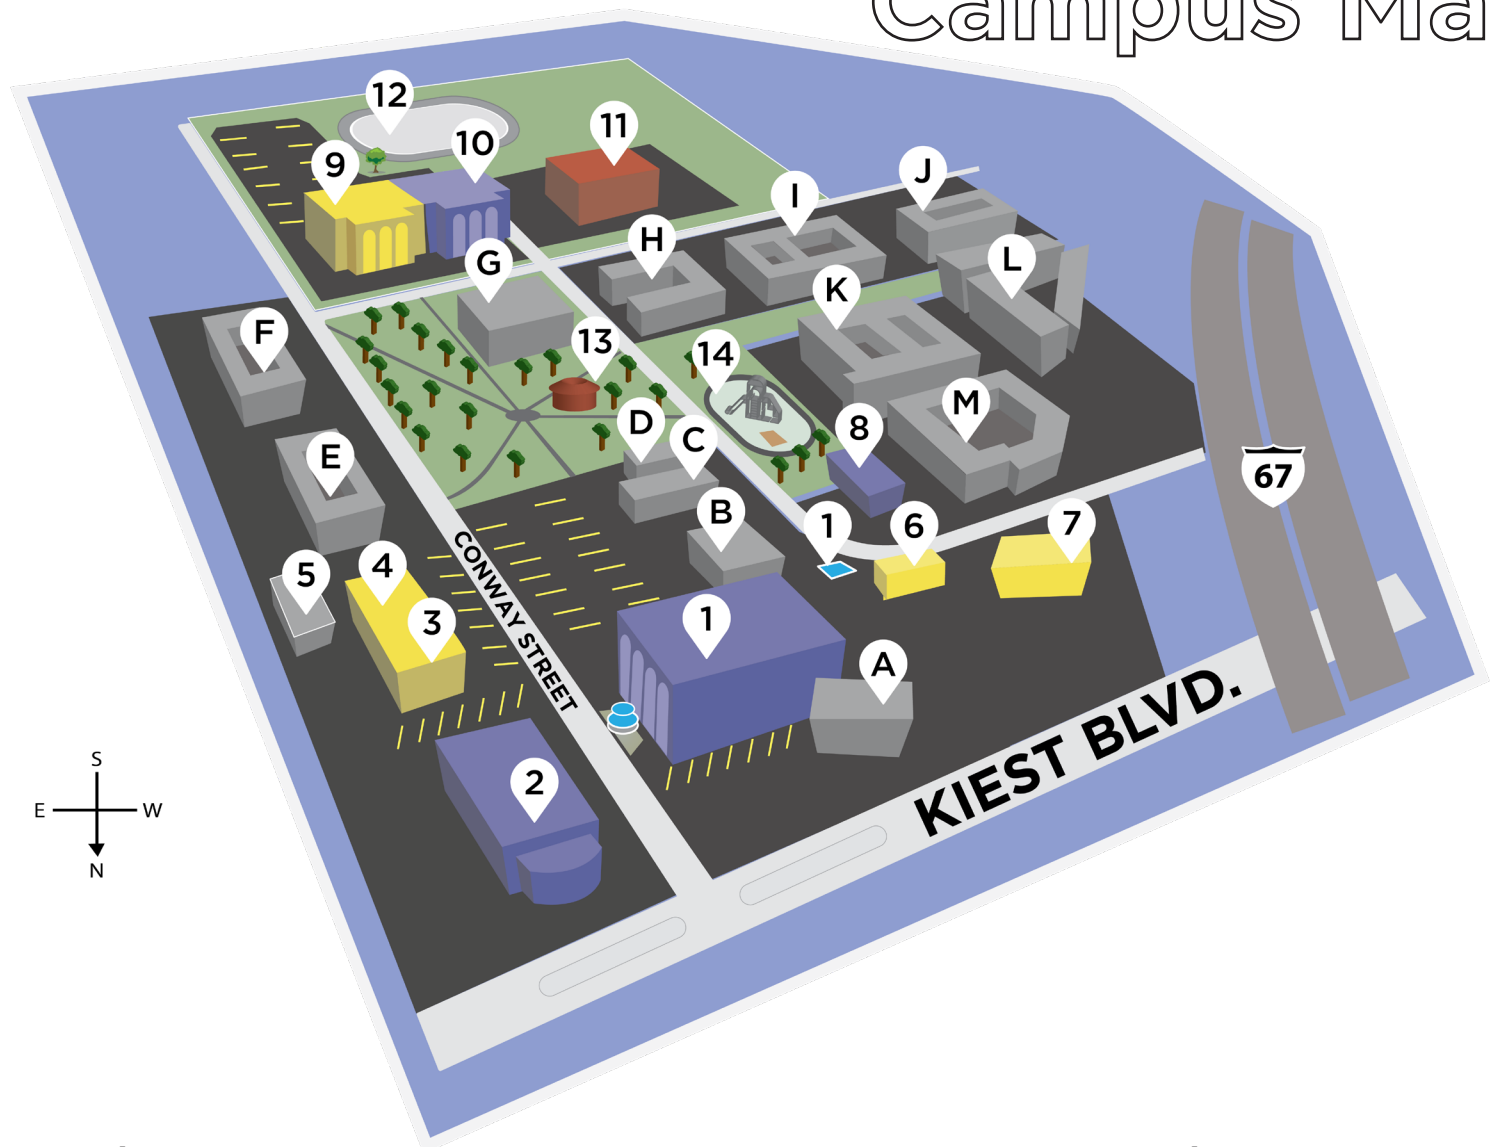

## Campus Map

### **Institute**

1. Institute Building (IB)
2. Christian Conference Center (CCC) / Cafeteria / Rec Room / The Nations Café / Jerusalem Hall (JH) / King David Hall (KDH)
3. International Headquarters (HQ) / CFN Heritage Museum
4. Kids For The Nations (KFN) / CFN Preschool
5. Maintenance Office
6. International Helps
7. Krickbaum Center
8. Music Building
9. Freda Lindsay World Missions Center (FL)
10. Student Center (SC) / Gym / Wayne Myers Auditorium (WMA) / Youth For The Nations (YFN)
11. Jack Moore Hall / Library
12. YFN Field / Track
13. Park
14. CFN Family Park / Playground / Track

### **Housing**

- A. Matthew
- B. Mark
- C. Luke
- D. John
- E. Mary Martha
- F. Agape
- G. Founder's Court
- H. King's House
- I. Maranatha
- J. Bethel
- K. Morning Star
- L. Cornerstone
- M. Dayspring