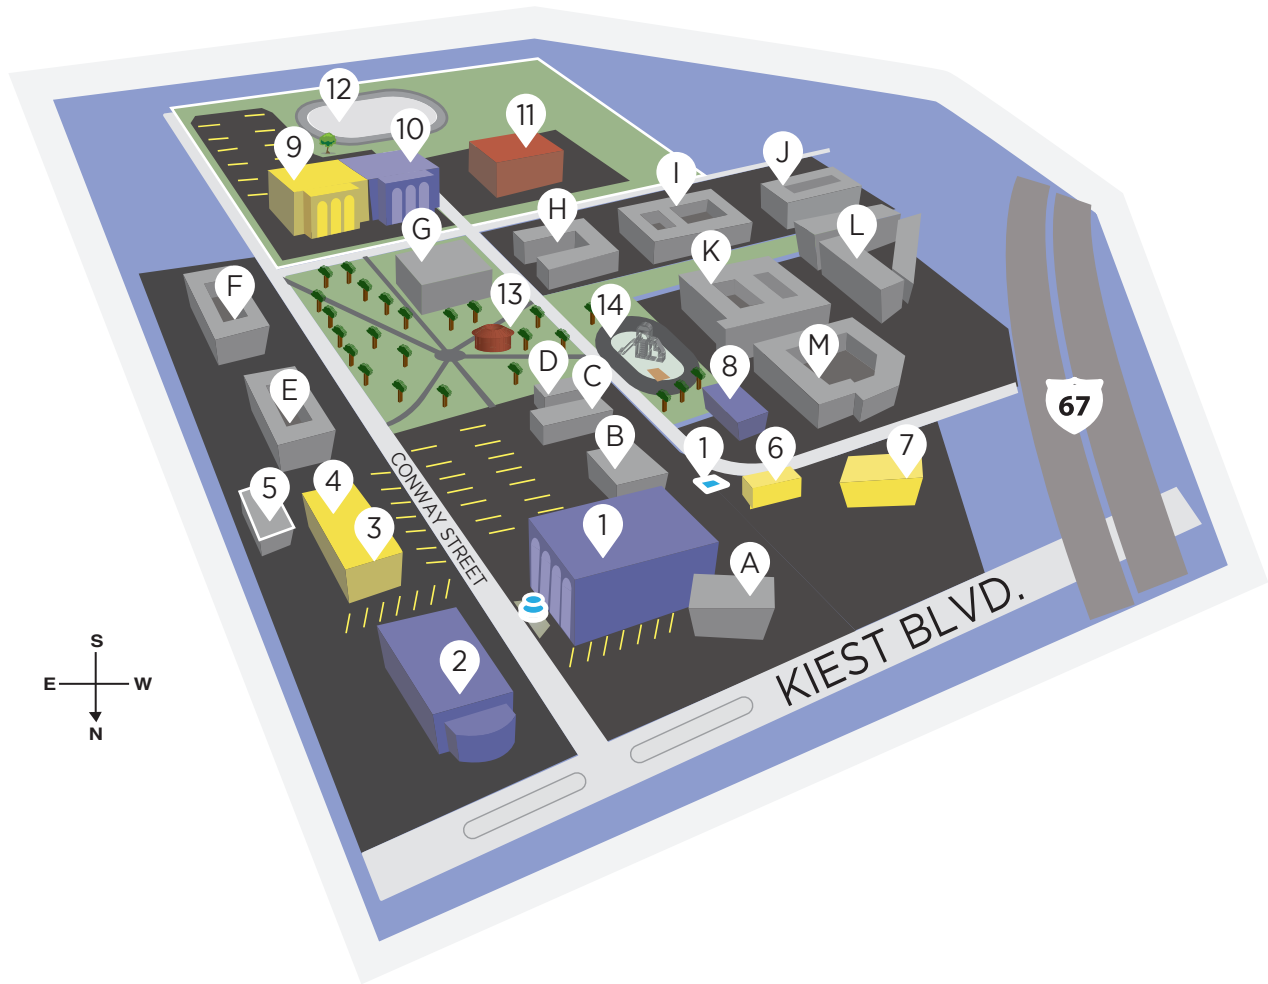

Christ For The Nations

CAMPUS MAP

Institute

1. Institute Building (IB)
2. Christian Conference Center (CCC)
3. International Headquarters (HQ)
4. Kids For The Nations (KFN) / CFN Preschool
5. Maintenance Office
6. International Helps
7. Krickbaum Center
8. Music Building
9. Freda Lindsay World Missions Center (FL)
10. Student Center (SC)
11. Jack Moore Hall / Library
12. YFN Field / Track
13. Park
14. CFN Family Park

Housing

- A. Matthew
- B. Mark
- C. Luke
- D. John
- E. Mary Martha
- F. Agape
- G. Founder's Court
- H. King's House
- I. Maranatha
- J. Bethel
- K. Morning Star
- L. Cornerstone
- M. Dayspring